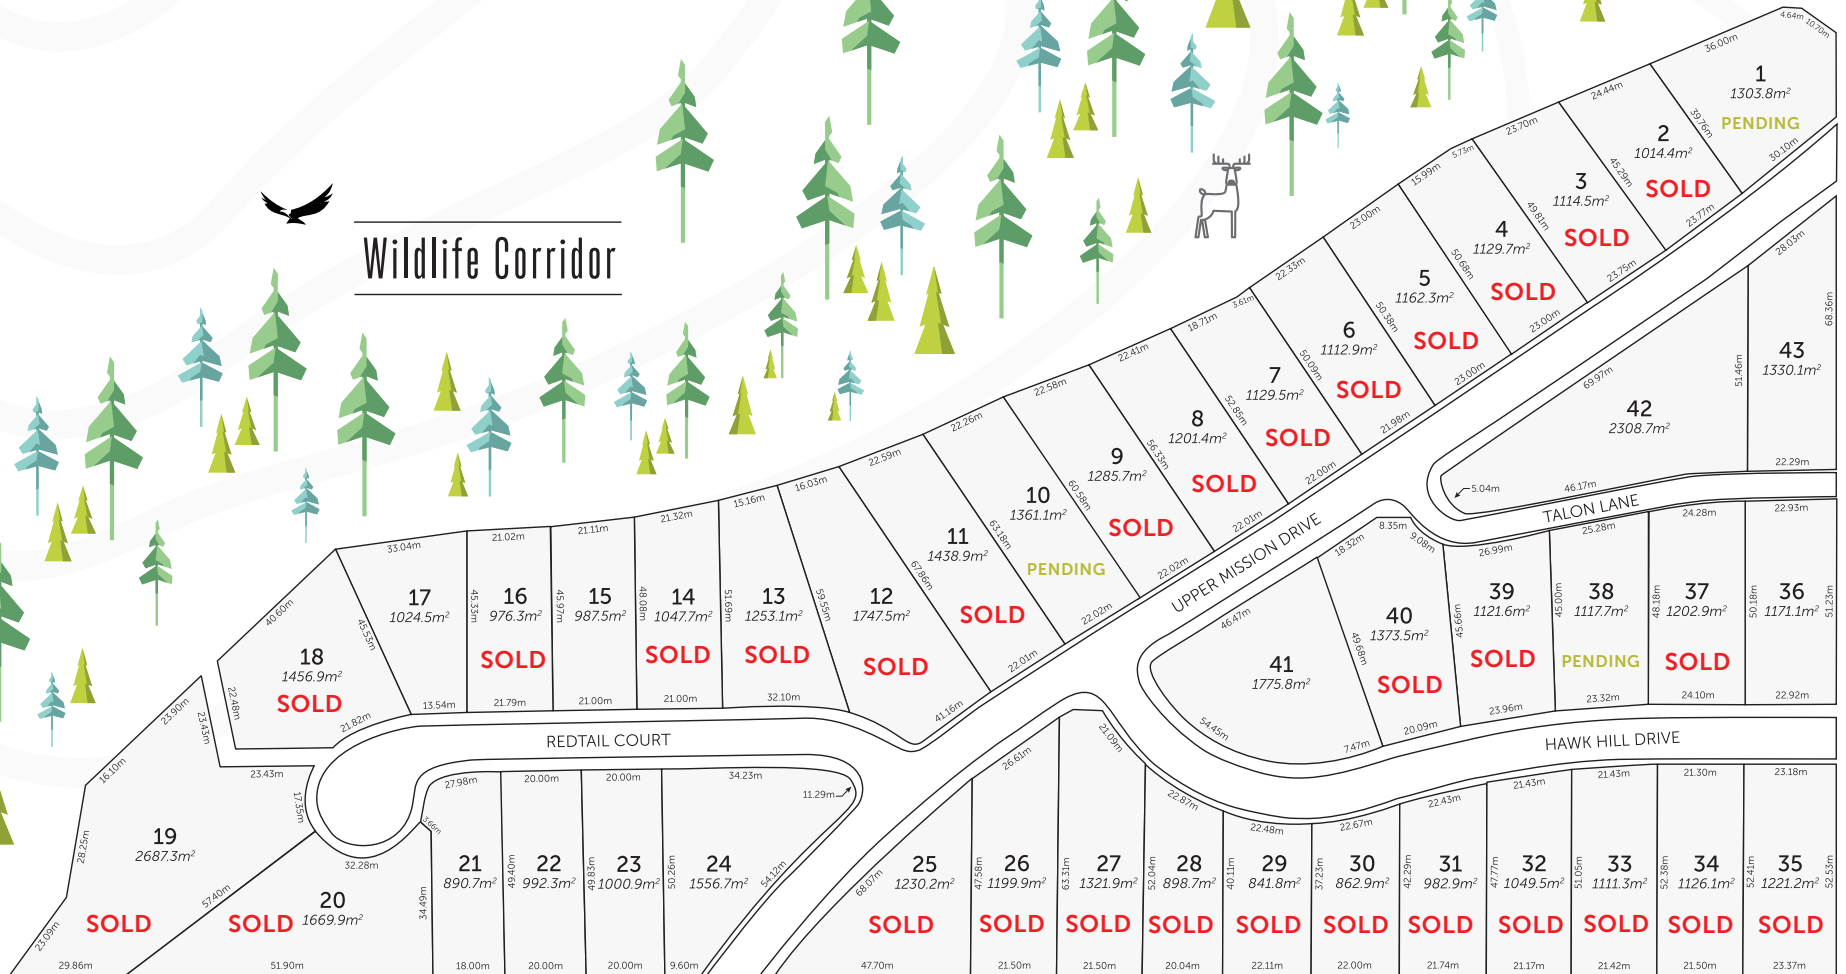

the SUMMIT

LIFE ELEVATED AT KETTLE VALLEY.

Wildlife Corridor